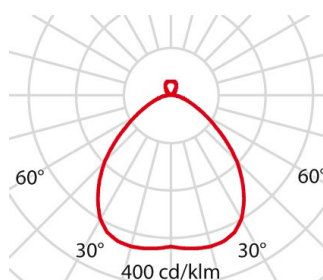

Photometric data